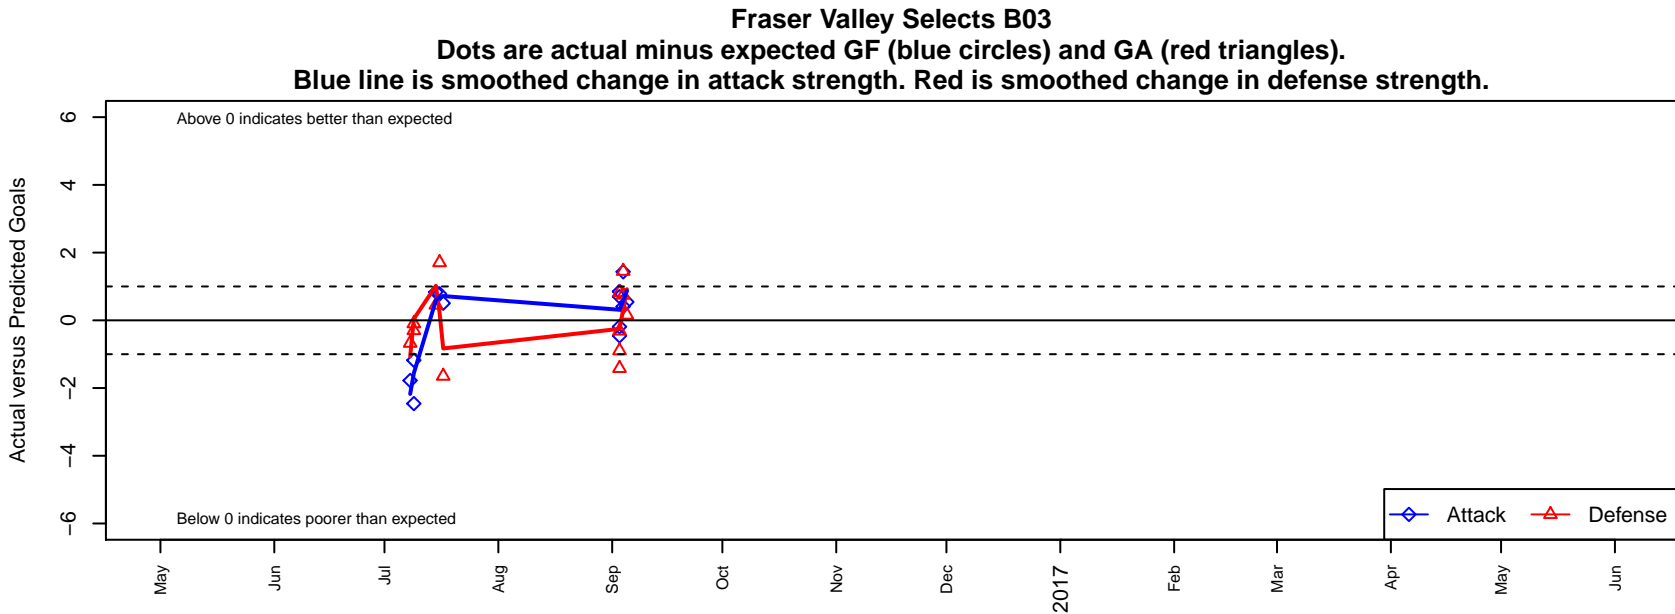

Fraser Valley Selects B03

, BC
 B03 total strength=1339
 attack=6.96 defense=6

alt names used:
 Fraser Valley Premier 2003B
 FRASER VALLEY PREMIER (CND)
 Fraser Valley Premier U13
 FV SELECTS (CANADA)

Venues played:
 2016 Seattle United Cup BU14 Gold
 2016 Nike Crossfire Challenge Super Group U'
 2016 Labor Day Cup BU14 Gold
 2016 SX Cup U14 Metro – Tier 2 U14

**attack and defense variance (black dot)
relative to other teams
and top 10 in region**

**attack and defense rating
relative to others at age
and all opponents in last 13 months**

**attack and defense rating
relative to others at age
and all opponents in last 13 months**

Performance relative to 13 month average

Performance relative to 13 month average

Distribution of opponents
 Red = Lose zone, Blue = Win zone, Green = Even
 Black line separates win/lose zones

lot. A=Neither has attack advantage, B=Opponent has both attack and defense advantage, C=Opponent has both attack and defense disadvantage, D=Both have